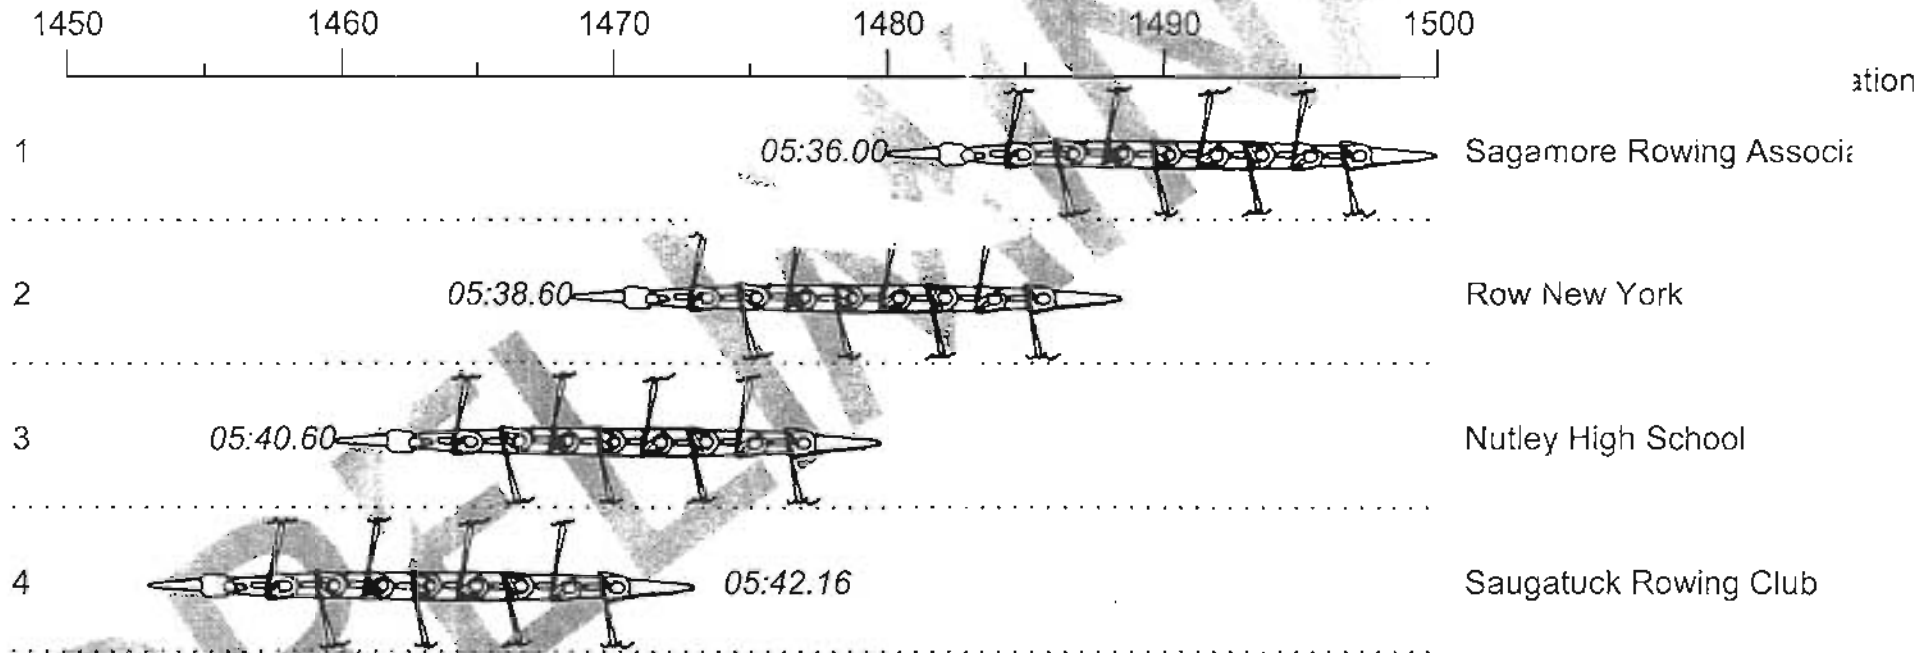

2012 Long Island Junior Rowing

Race 35a: 08:00 AM Womens Varsity 8+
Heat 1

Place	Lane	Organization	Net Time	%	Raw	Handicap	Split	Pts
1st	4	Sagamore (S. Markowitz)	05:36.00		05:36.00			
2nd	3	Row New York (S. McCann)	05:38.60	0.8%	05:38.60		00:00:02.60	
3rd	5	Nutley (S. Montes)	05:40.60	1.4%	05:40.60		00:00:04.60	
4th	2	Saugatuck (M. Hom)	05:42.16	1.8%	05:42.16		00:00:06.16	